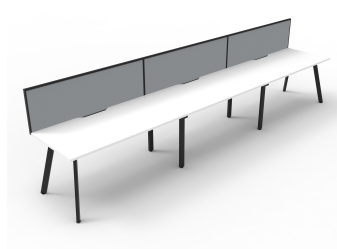

## PRODUCT DESCRIPTION

Three Person Workstation Single Sided Workstation

Fixed height workstation

45 degree Splayed Leg 60mm x 30mm

Powdercoated under frame

Adjustable leveling Feet

EO Rated 25mm Thick top with 410mm x 50mm D Scallop cut out to rear

## DIMENSIONS

Fixed Desk Height 730mm

Overall height with Screen 1200 mm H

### Worktop Sizes

1200 x 750mm

1500 x 750mm

1800 x 750mm

### Overall Size

3600mm W x 780mm D x 730/1200mm H

4500mm W x 780mm D x 730/1200mm H

5400mm W x 780mm D x 730/1200mm H

Natural Oak Top  
Black Satin Frame

Natural Oak Top  
White Satin Frame

Natural White Top  
Black Satin Frame